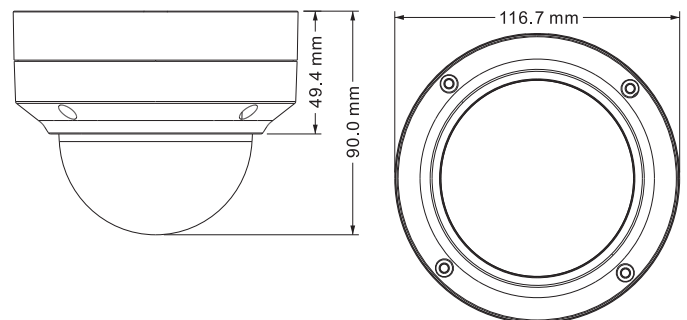

Network and Connectivity	
Network Protocol	TCP / IP, UDP, DHCP, NTP, RTSP, PPPoE, DDNS, SMTP, FTP, UPnP, Unicast, Multicast
Cyber Security	HTTPS / IP Filter / IEEE 802.1X /Blacklist & whitelist/account security/telnet access control/serial password
Online Connection	Support simultaneous monitoring for up to 4 users; Support multi-stream real time transmission
API	ONVIF (Profile S/G), iAPI3
Supported Languages	Chinese (Simplified), English, Korean, Portuguese, Spanish
Interface	
Network	RJ45
Video Output	None
Onboard Storage	Built-in micro SD/SDHC/SDXC slot
Alarm I/O	None
Environmental	
Operating Temperature	- 30 °C ~ 60 °C
Operating Humidity	10 % ~ 90 % relative humidity
Ingress Protection	IP67
Vandal Resistance	IK10
General	
Power Supply	DC12V / PoE
Power Consumption	< 6W
Dimensions (mm)	116.7 × 90
Weight	= 0.61kg
Certification	CE, FCC
Regulatory	
Safety	UL 62368-1, IEC 62368-1, EN 62368-1, CAN/CSA C22.2 No 62368-1-14, AS/NZS 62368.1:2018, J62368-1
Emissions	FCC Class A, EN 55032
Immunity	EN 55035, EN 50130-4
Environment	RoHS, Reach, WEEE
NDA Compliant	Yes

Dimension