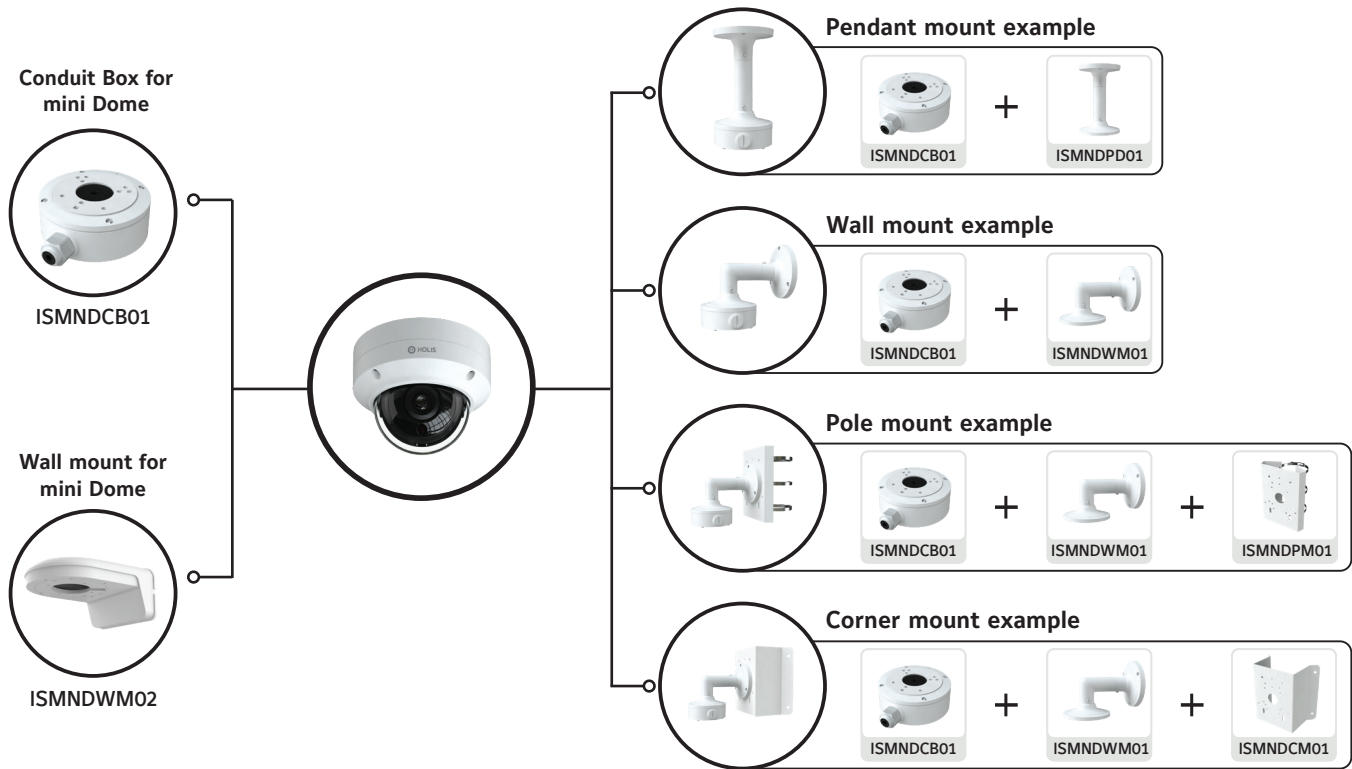

Dimension

Accessories

Order Info

Module	Description
JSE04-D10-OI01	Holis 4MP MiniDome IP Camera, White, Clear Bubble, Fixed 2.8mm lens, Indoor/Outdoor IP67, IK10, True D/N with IR, DWDR, PoE/Low Voltage
JSE04-D30-OI01	Holis 4MP MiniDome IP Camera, White, Clear Bubble, Fixed 3.6mm lens, Indoor/Outdoor IP67, IK10, True D/N with IR, DWDR, PoE/Low Voltage
ISMNDCB01	Conduit Box, Indoor/Outdoor for Holis MiniDome Camera JSE04-D10-OI01 or JSE04-D30-OI01
ISMNDPB01	Pendant mount for Holis MiniDome Camera JSE04-D10-OI01 or JSE04-D30-OI01, (use with ISMNDCB01)
ISMNDWM01	Wall mount for Holis MiniDome Camera JSE04-D10-OI01 or JSE04-D30-OI01, (use with ISMNDCB01)
ISMNDPM01	Pole mount for Holis MiniDome Camera JSE04-D10-OI01 or JSE04-D30-OI01, (use with ISMNDCB01)
ISMNDCM01	Corner mount for Holis MiniDome Camera JSE04-D10-OI01 or JSE04-D30-OI01, (use with ISMNDCB01)
ISMNDWM02	Wall mount for Holis MiniDome Camera JSE04-D10-OI01 or JSE04-D30-OI01