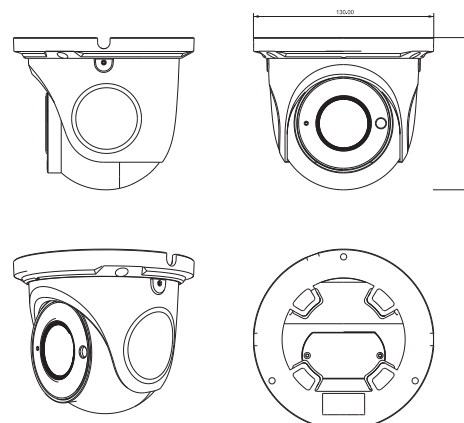

Network and Connectivity	
Network Protocol	TCP / IP, UDP, DHCP, NTP, RTSP, PPPoE, DDNS, SMTP, FTP, UPnP, Unicast, Multicast
Cyber Security	HTTPS / IP Filter / IEEE 802.1X /Blacklist & whitelist/account security/telnet access control/serial password
Online Connection	Support simultaneous monitoring for up to 4 users; Support multi-stream real time transmission
API	ONVIF (Profile S/G), iAPI3
Supported Languages	Chinese (Simplified), English, Korean, Portuguese, Spanish
Interface	
Network	RJ45
Audio	Built-in MIC
Video Output	None
Onboard Storage	Built-in micro SD/SDHC/SDXC slot
Alarm I/O	None
Environmental	
Operating Temperature	- 30 °C ~ 60 °C
Operating Humidity	10 % ~ 90 % relative humidity
Ingress Protection	IP67
Vandal Resistance	-
General	
Power Supply	DC12V / PoE
Power Consumption	< 6W
Dimensions (mm)	130 × 110
Weight	= 0.65kg
Certification	CE, FCC
Regulatory	
Safety	UL 62368-1, IEC 62368-1, EN 62368-1, CAN/CSA C22.2 No 62368-1-14, AS/NZS 62368.1:2018, J62368-1
Emissions	FCC Class A, EN 55032
Immunity	EN 55035, EN 50130-4
Environment	RoHS, Reach, WEEE
NDAA Compliant	Yes

Dimension