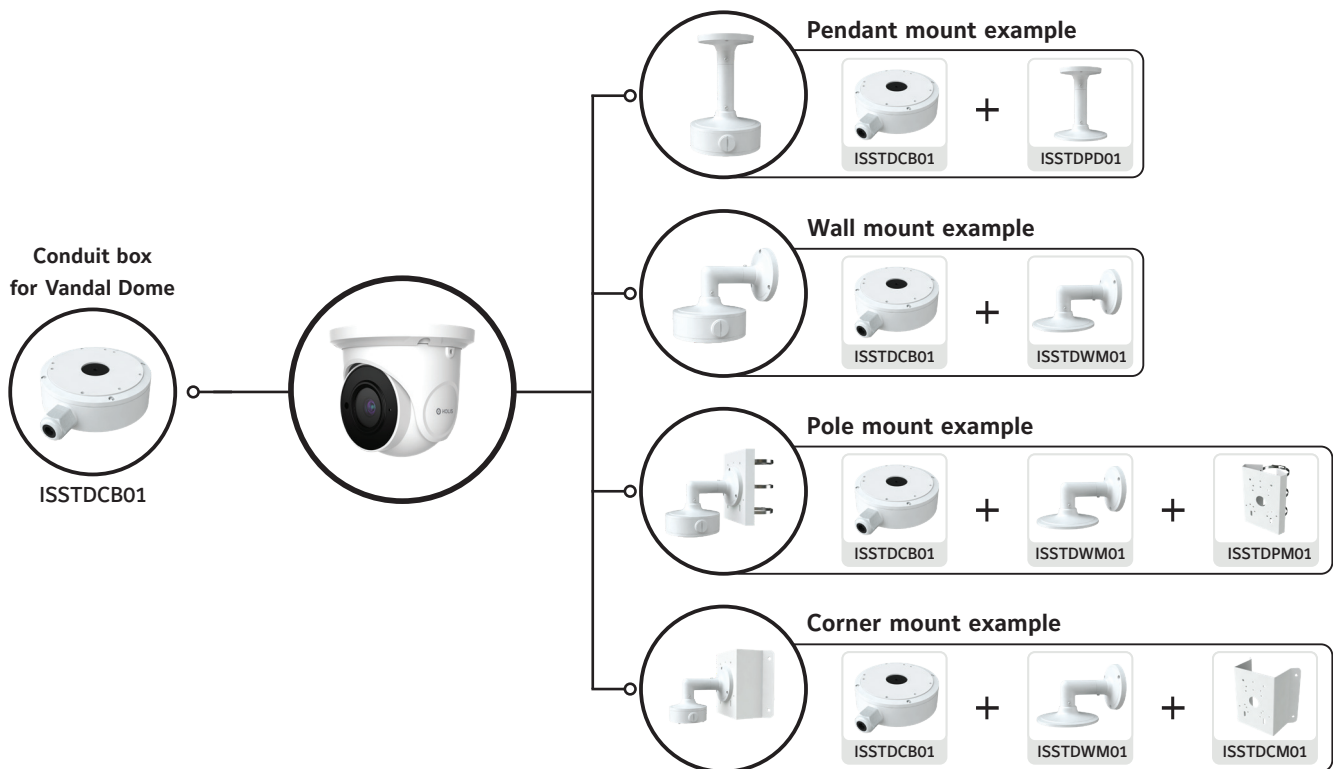

Accessories

Order Info

Module	Description
JSE04-T02-BI01	Holis 4MP Turret IP Camera, White, Manual 2.8-12mm lens, Indoor/Outdoor IP67, True D/N with IR, DWDR, PoE/ Low Voltage
ISSTDCB01	Conduit Box, Indoor/Outdoor for Holis Turret Camera JSE04-T02-BI01
ISSTDPD01	Pendant mount for Holis Turret Camera JSE04-T02-BI01, (use with ISSTDCB01 or ISSTDBB01)
ISSTDWM01	Wall mount for Holis Turret Camera JSE04-T02-BI01, (use with ISSTDCB01 or ISSTDBB01)
ISSTDPM01	Pole mount for Holis Turret Camera JSE04-T02-BI01, (use with ISSTDCB01 or ISSTDBB01)
ISSTDCM01	Corner mount for Holis Turret Camera JSE04-T02-BI01, (use with ISSTDCB01 or ISSTDBB01)

About Johnson Controls

Johnson Controls is a global diversified technology and multi-industrial leader serving a wide range of customers in more than 150 countries. Our 120,000 employees create intelligent buildings, efficient energy solutions, integrated infrastructure and next generation transportation systems that work seamlessly together to deliver on the promise of smart cities and communities. Our commitment to sustainability dates back to our roots in 1885, with the invention of the first electric room thermostat.

For additional information, please visit www.tyco-tsp.com/holis/