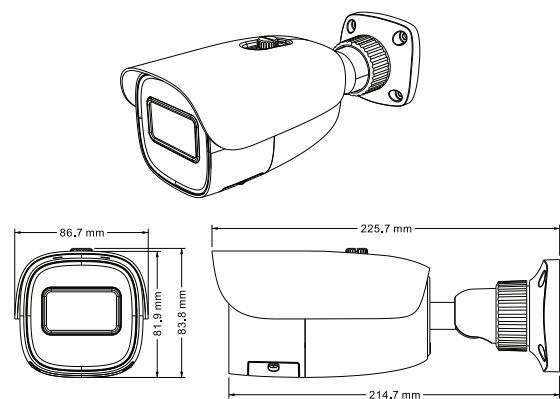

Network and Connectivity	
Network Protocol	TCP / IP, UDP, DHCP, NTP, RTSP, PPPoE, DDNS, SMTP, FTP, UPnP, Unicast, Multicast
Cyber Security	HTTPS / IP Filter / IEEE 802.1X / Blacklist & whitelist/account security/telnet access control/serial password
Online Connection	Support simultaneous monitoring for up to 4 users; Support multi-stream real time transmission
API	ONVIF (Profile S/G), iAPI3
Supported Languages	Chinese (Simplified), English, Korean, Portuguese, Spanish
Interface	
Network	RJ45
Audio	None
Video Output	None
Onboard Storage	Built-in micro SD/SDHC/SDXC slot
Alarm I/O	None
Environmental	
Operating Temperature	- 30 °C ~ 60 °C
Operating Humidity	10 % ~ 90 % relative humidity
Ingress Protection	IP67
Vandal Resistance	IK10
General	
Power Supply	DC12V / PoE
Power Consumption	< 10W
Dimensions (mm)	225.7 x 86.7 x 83.8
Weight	≈ 0.7kg
Certification	CE, FCC
Regulatory	
Safety	UL 62368-1, IEC 62368-1, EN 62368-1, CAN/CSA C22.2 No 62368-1-14, AS/NZS 62368.1:2018, J62368-1
Emissions	FCC Class A, EN 55032
Immunity	EN 55035, EN 50130-4
Environment	RoHS, Reach, WEEE
NDA Compliant	Yes

Dimension