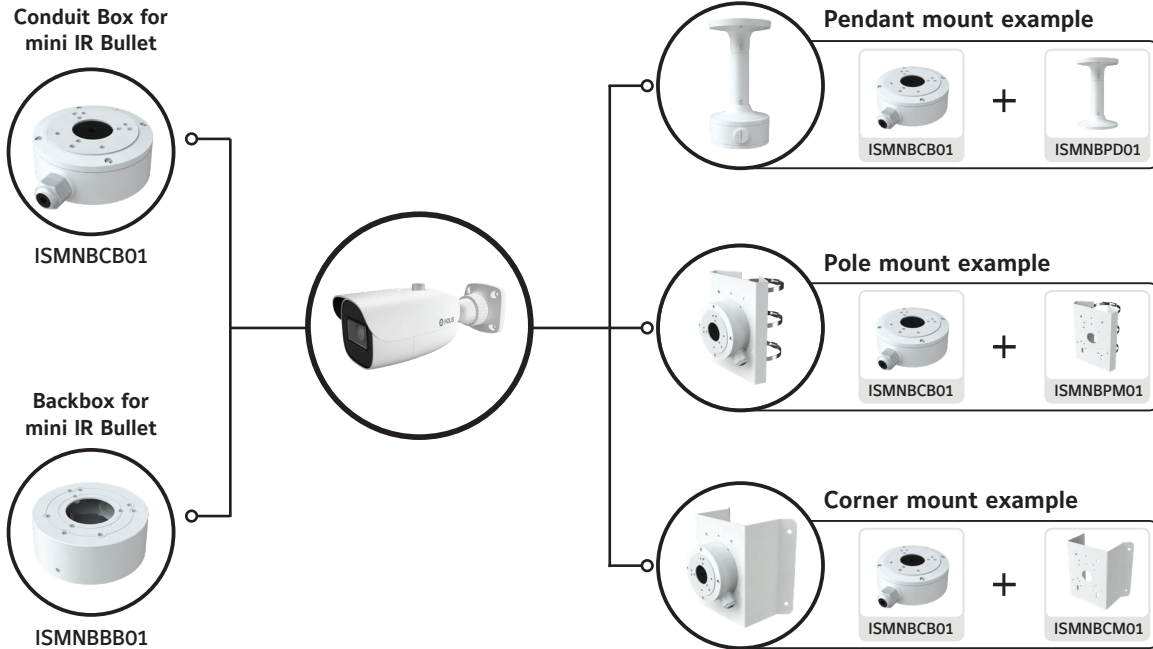

Accessories

Order Info

Module	Description
JSE04-B02-OI01	Holis 4MP Bullet IP Camera, White, Manual 2.8-12mm lens, Indoor/Outdoor IP67, IK10, True D/N with IR, DWDR, PoE/Low Voltage
ISMNBCB01	Conduit Box, Indoor/Outdoor for Holis Bullet Camera JSE04-B02-OI01
ISMNBBB01	Back Box, Indoor, for Holis Bullet Camera JSE04-B02-OI01
ISMNBPD01	Pendant mount for Holis Bullet Camera JSE04-B02-OI01, (use with ISMNBCB01 or ISMNBBB01)
ISMNBPM01	Pole mount for Holis Bullet Camera JSE04-B02-OI01, (use with ISMNBCB01 or ISMNBBB01)
ISMNBCM01	Corner mount for Holis Bullet Camera JSE04-B02-OI01,(use with ISMNBCB01 or ISMNBBB01)

About Johnson Controls

Johnson Controls is a global diversified technology and multi-industrial leader serving a wide range of customers in more than 150 countries. Our 120,000 employees create intelligent buildings, efficient energy solutions, integrated infrastructure and next generation transportation systems that work seamlessly together to deliver on the promise of smart cities and communities. Our commitment to sustainability dates back to our roots in 1885, with the invention of the first electric room thermostat.

For additional information, please visit www.tyco-tsp.com/holis/