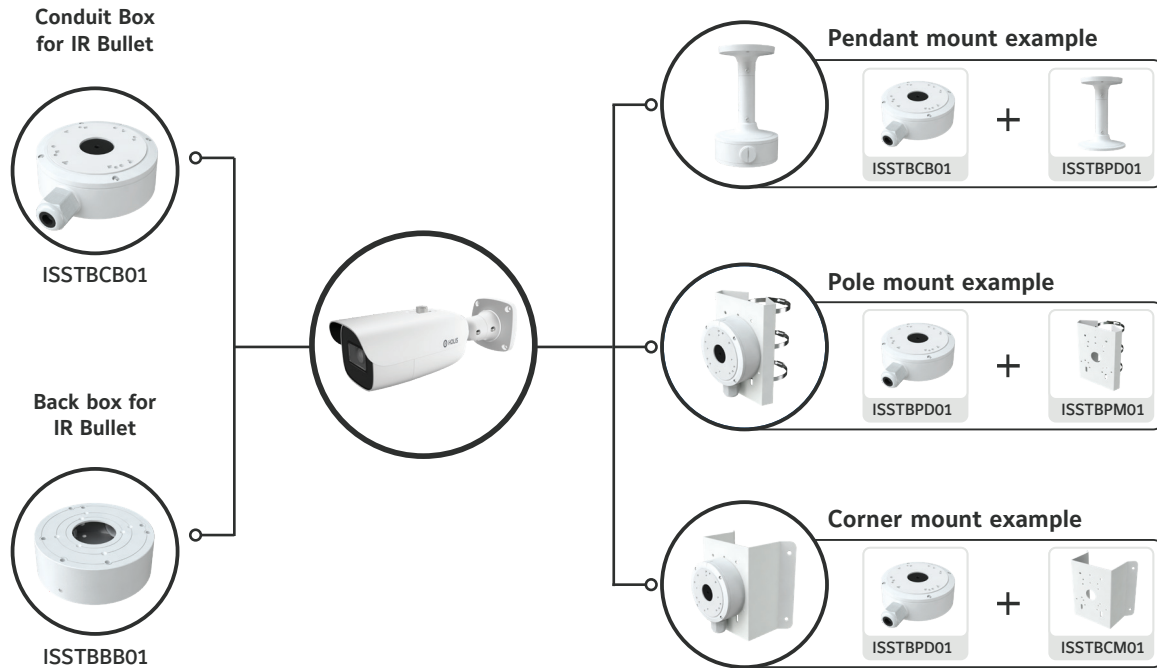

Accessories

Order Info

Module	Description
JSV02-B04-OI01	Holis 2MP Bullet IP Camera, White, Motorised 7-22mm lens, Indoor/Outdoor IP67, IK10, True D/N with IR, TWDR, PoE/Low Voltage
ISSTBCB01	Conduit Box, Indoor/Outdoor for Holis Bullet Camera JSV02-B04-OI01
ISSTBBB01	Back Box, Indoor, for Holis Bullet Camera JSV02-B04-OI01
ISSTBPD01	Pendant mount for Holis Bullet Camera JSV02-B04-OI01, (use with ISSTBCB01 or ISSTBBB01)
ISSTBPM01	Pole mount for Holis Bullet Camera JSV02-B04-OI01, (use with ISSTBCB01 or ISSTBBB01)
ISSTBCM01	Corner mount for Holis Bullet Camera JSV02-B04-OI01, (use with ISSTBCB01 or ISSTBBB01)

About Johnson Controls

Johnson Controls is a global diversified technology and multi-industrial leader serving a wide range of customers in more than 150 countries. Our 120,000 employees create intelligent buildings, efficient energy solutions, integrated infrastructure and next generation transportation systems that work seamlessly together to deliver on the promise of smart cities and communities. Our commitment to sustainability dates back to our roots in 1885, with the invention of the first electric room thermostat.

For additional information, please visit www.tyco-tsp.com/holis/