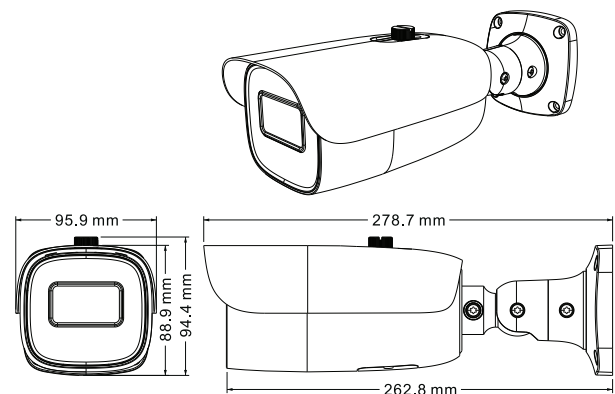

Network and Connectivity	
Network Protocol	TCP / IP, UDP, DHCP, NTP, RTSP, PPPoE, DDNS, SMTP, FTP, SNMP, UPnP, Unicast, Multicast
Cyber Security	HTTPS / IP Filter / IEEE 802.1X /Blacklist & whitelist/account security/telnet access control/serial password
Online Connection	Support simultaneous monitoring for up to 10 users; Support multi-stream real time transmission
API	ONVIF (Profile S/G), iAPI3
Supported Languages	Chinese (Simplified), English, Korean, Portuguese, Spanish
Interface	
Network	RJ45
Audio	Line IN × 1, Line OUT × 1
Video Output	CVBS video output (BNC × 1)
Onboard Storage	Built-in micro SD/SDHC/SDXC slot
Alarm I/O	1 in / 1 out
Environmental	
Operating Temperature	- 30 °C ~ 60 °C
Operating Humidity	10 % ~ 90 % relative humidity
Ingress Protection	IP67
Vandal Resistance	IK10
General	
Power Supply	AC24V / DC12V / PoE
Power Consumption	< 12W
Dimensions (mm)	278.7 × 95.9 × 94.4
Weight	= 1.15kg
Certification	CE, FCC
Regulatory	
Safety	UL 62368-1, IEC 62368-1, EN 62368-1, CAN/CSA C22.2 No 62368-1-14, AS/NZS 62368.1:2018, J62368-1
Emissions	FCC Class A, EN 55032
Immunity	EN 55035, EN 50130-4
Environment	RoHS, Reach, WEEE
NDA Compliant	Yes

Dimension